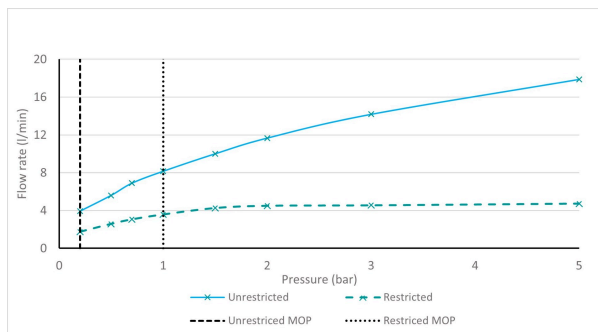

# SPECIFICATION SHEET

COLLECTION: SAFARI

PRODUCT CODE: SAF-100E/SB-CP

The flow rate displayed is calculated using ideal system conditions. This result should only be taken as an indication as the flow rate may vary depending on the specific in-situ configuration.