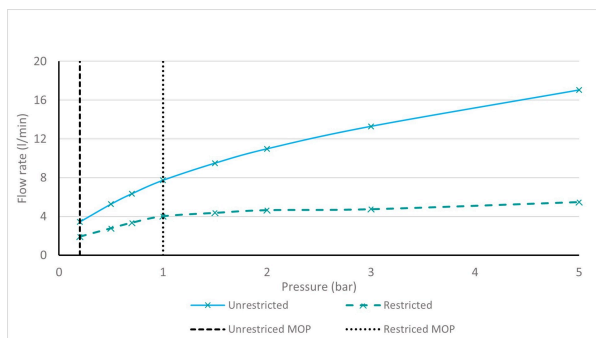

# SPECIFICATION SHEET

COLLECTION: SAFARI

PRODUCT CODE: SAF-100M/SB-SBR

The flow rate displayed is calculated using ideal system conditions. This result should only be taken as an indication as the flow rate may vary depending on the specific in-situ configuration.