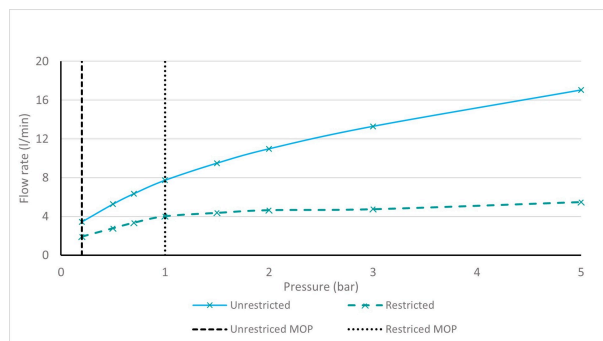

SPECIFICATION SHEET

COLLECTION: SAFARI

PRODUCT CODE: SAF-100M/SB-SBR

The flow rate displayed is calculated using ideal system conditions. This result should only be taken as an indication as the flow rate may vary depending on the specific in-situ configuration.

BASIN MIXER SIZE

Mini Mono Basin Mixer

PLUMBING SYSTEM SUITABILITY

Pumped System, Combination Boiler, Pressurised System

MINIMUM OPERATING PRESSURE

1.0 Bar MP

MAXIMUM OPERATING PRESSURE

5.0 Bar HP