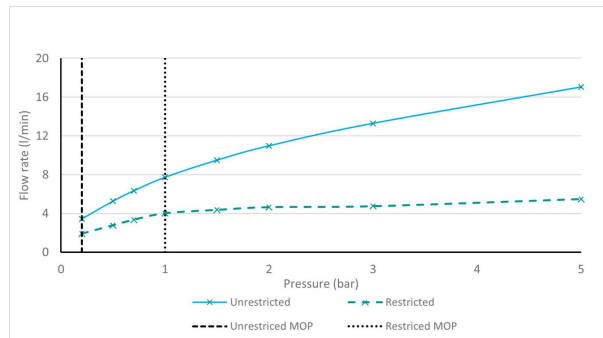

# SPECIFICATION SHEET

COLLECTION: SAFARI

PRODUCT CODE: SAF-100M/SB-MB

The flow rate displayed is calculated using ideal system conditions. This result should only be taken as an indication as the flow rate may vary depending on the specific in-situ configuration.