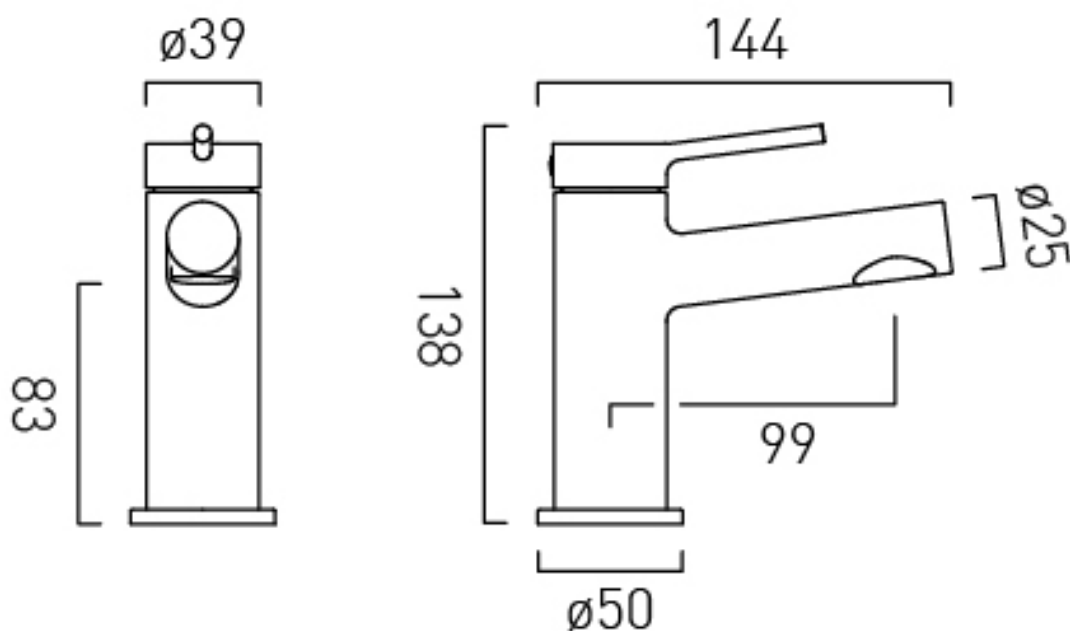

TECHNICAL DRAWING

COLLECTION: SAFARI
PRODUCT CODE: SAF-100M/SB-MB

tel: 01934 744466
email: sales@vado.com
www.vado.com

WHERE INSPIRATION FLOWS
TAPS | SHOWERS | FURNITURE