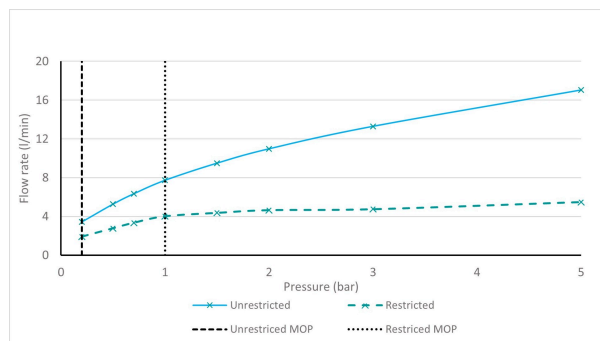

# SPECIFICATION SHEET

COLLECTION: SAFARI  
PRODUCT CODE: SAF-100M/SB-MB

The flow rate displayed is calculated using ideal system conditions. This result should only be taken as an indication as the flow rate may vary depending on the specific in-situ configuration.