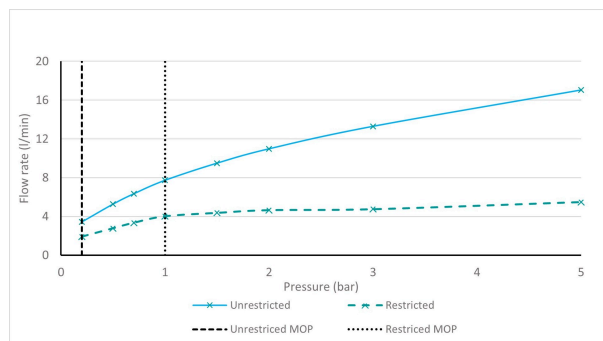

SPECIFICATION SHEET

COLLECTION: SAFARI
PRODUCT CODE: SAF-100M/SB-CP

The flow rate displayed is calculated using ideal system conditions. This result should only be taken as an indication as the flow rate may vary depending on the specific in-situ configuration.

BASIN MIXER SIZE

Mini Mono Basin Mixer

PLUMBING SYSTEM SUITABILITY

Pumped System, Combination Boiler, Pressurised System

MINIMUM OPERATING PRESSURE

1.0 Bar MP

MAXIMUM OPERATING PRESSURE

5.0 Bar HP