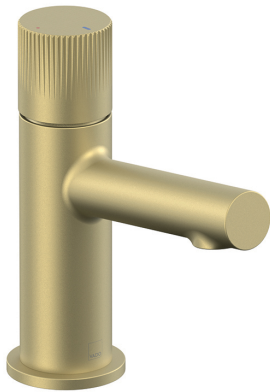

SPECIFICATION SHEET

COLLECTION: SAFARI

PRODUCT CODE: SAF-200M/SB-SBR

The flow rate displayed is calculated using ideal system conditions. This result should only be taken as an indication as the flow rate may vary depending on the specific in-situ configuration.

TAP TYPE

Basin Mixer

FINISH

Satin Brass

COLLECTION NAME

Safari

GUARANTEE

10 Year Guarantee

BASIN MIXER SIZE

Mini Mono Basin Mixer

PLUMBING SYSTEM SUITABILITY

Pumped System, Combination Boiler, Pressurised System

MINIMUM OPERATING PRESSURE

1.0 Bar MP

MAXIMUM OPERATING PRESSURE

5.0 Bar HP

35mm

SPARE PARTS

Ceramic cartridge C-001-A30

STYLE

Round

NOTES

Cold-start technology

TECHNICAL DRAWING