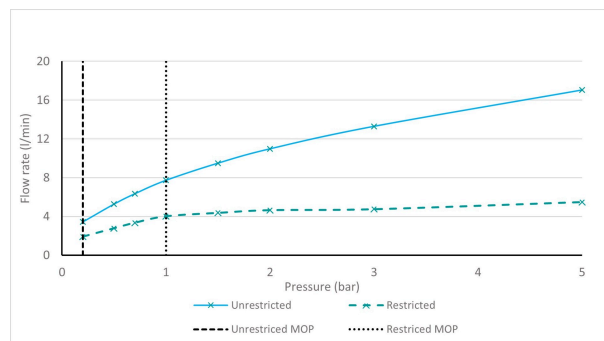

SPECIFICATION SHEET

COLLECTION: SAFARI

PRODUCT CODE: SAF-200M/SB-SBR

The flow rate displayed is calculated using ideal system conditions. This result should only be taken as an indication as the flow rate may vary depending on the specific in-situ configuration.

BASIN MIXER SIZE

Mini Mono Basin Mixer

PLUMBING SYSTEM SUITABILITY

Pumped System, Combination Boiler, Pressurised System

MINIMUM OPERATING PRESSURE

1.0 Bar MP

MAXIMUM OPERATING PRESSURE

5.0 Bar HP