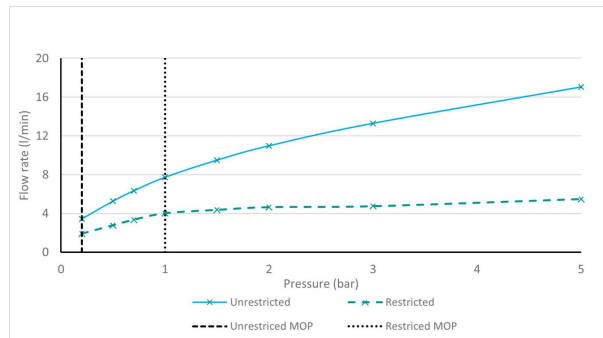

SPECIFICATION SHEET

COLLECTION: SAFARI

PRODUCT CODE: SAF-200M/SB-SBR

The flow rate displayed is calculated using ideal system conditions. This result should only be taken as an indication as the flow rate may vary depending on the specific in-situ configuration.

BASIN MIXER SIZE

Mini Mono Basin Mixer

PLUMBING SYSTEM SUITABILITY

Pumped System, Combination Boiler, Pressurised System

MINIMUM OPERATING PRESSURE

1.0 Bar MP

MAXIMUM OPERATING PRESSURE

5.0 Bar HP