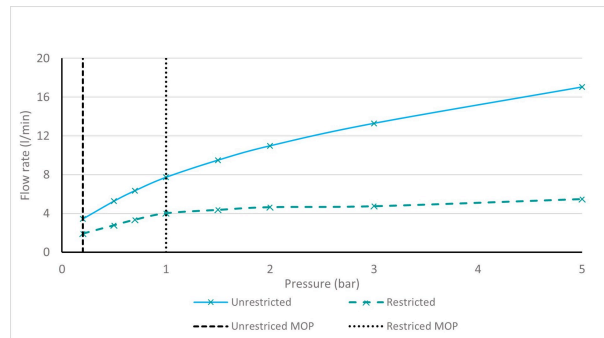

SPECIFICATION SHEET

COLLECTION: SAFARI

PRODUCT CODE: SAF-200M/CC-LP-SBR

The flow rate displayed is calculated using ideal system conditions. This result should only be taken as an indication as the flow rate may vary depending on the specific in-situ configuration.

BASIN MIXER SIZE

Mini Mono Basin Mixer

PLUMBING SYSTEM SUITABILITY

Gravity System, Pumped System, Combination Boiler, Pressurised System

MINIMUM OPERATING PRESSURE

0.2 Bar LP

MAXIMUM OPERATING PRESSURE

5.0 Bar HP