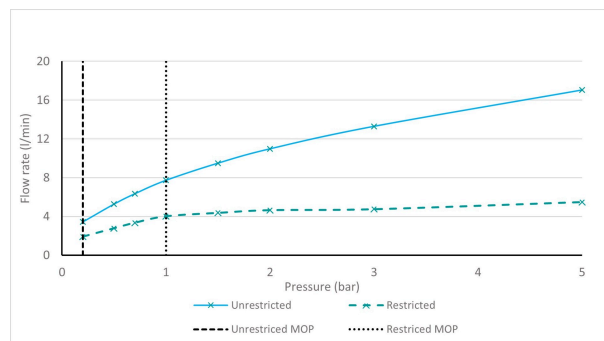

SPECIFICATION SHEET

COLLECTION: SAFARI

PRODUCT CODE: SAF-200M/CC-LP-SBR

The flow rate displayed is calculated using ideal system conditions. This result should only be taken as an indication as the flow rate may vary depending on the specific in-situ configuration.

BASIN MIXER SIZE

Mini Mono Basin Mixer

PLUMBING SYSTEM SUITABILITY

Gravity System, Pumped System, Combination Boiler, Pressurised System

MINIMUM OPERATING PRESSURE

0.2 Bar LP

MAXIMUM OPERATING PRESSURE

5.0 Bar HP