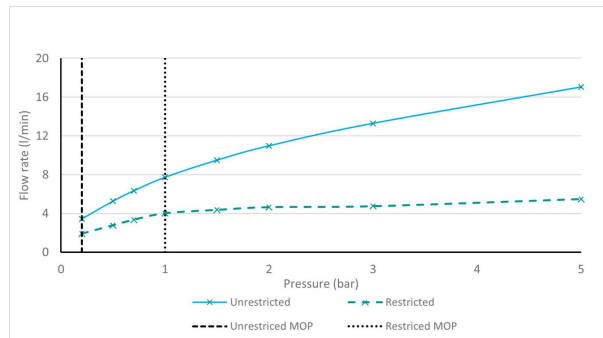

SPECIFICATION SHEET

COLLECTION: SAFARI

PRODUCT CODE: SAF-200M/CC-LP-MB

The flow rate displayed is calculated using ideal system conditions. This result should only be taken as an indication as the flow rate may vary depending on the specific in-situ configuration.

BASIN MIXER SIZE

Mini Mono Basin Mixer

PLUMBING SYSTEM SUITABILITY

Gravity System, Pumped System, Combination Boiler, Pressurised System

MINIMUM OPERATING PRESSURE

0.2 Bar LP

MAXIMUM OPERATING PRESSURE

5.0 Bar HP