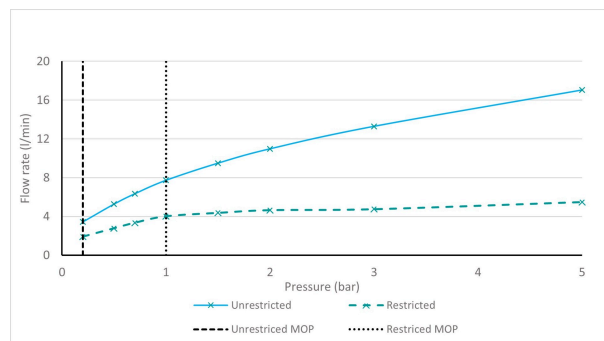

SPECIFICATION SHEET

COLLECTION: SAFARI

PRODUCT CODE: SAF-200M/CC-LP-MB

The flow rate displayed is calculated using ideal system conditions. This result should only be taken as an indication as the flow rate may vary depending on the specific in-situ configuration.

BASIN MIXER SIZE

Mini Mono Basin Mixer

PLUMBING SYSTEM SUITABILITY

Gravity System, Pumped System, Combination Boiler, Pressurised System

MINIMUM OPERATING PRESSURE

0.2 Bar LP

MAXIMUM OPERATING PRESSURE

5.0 Bar HP