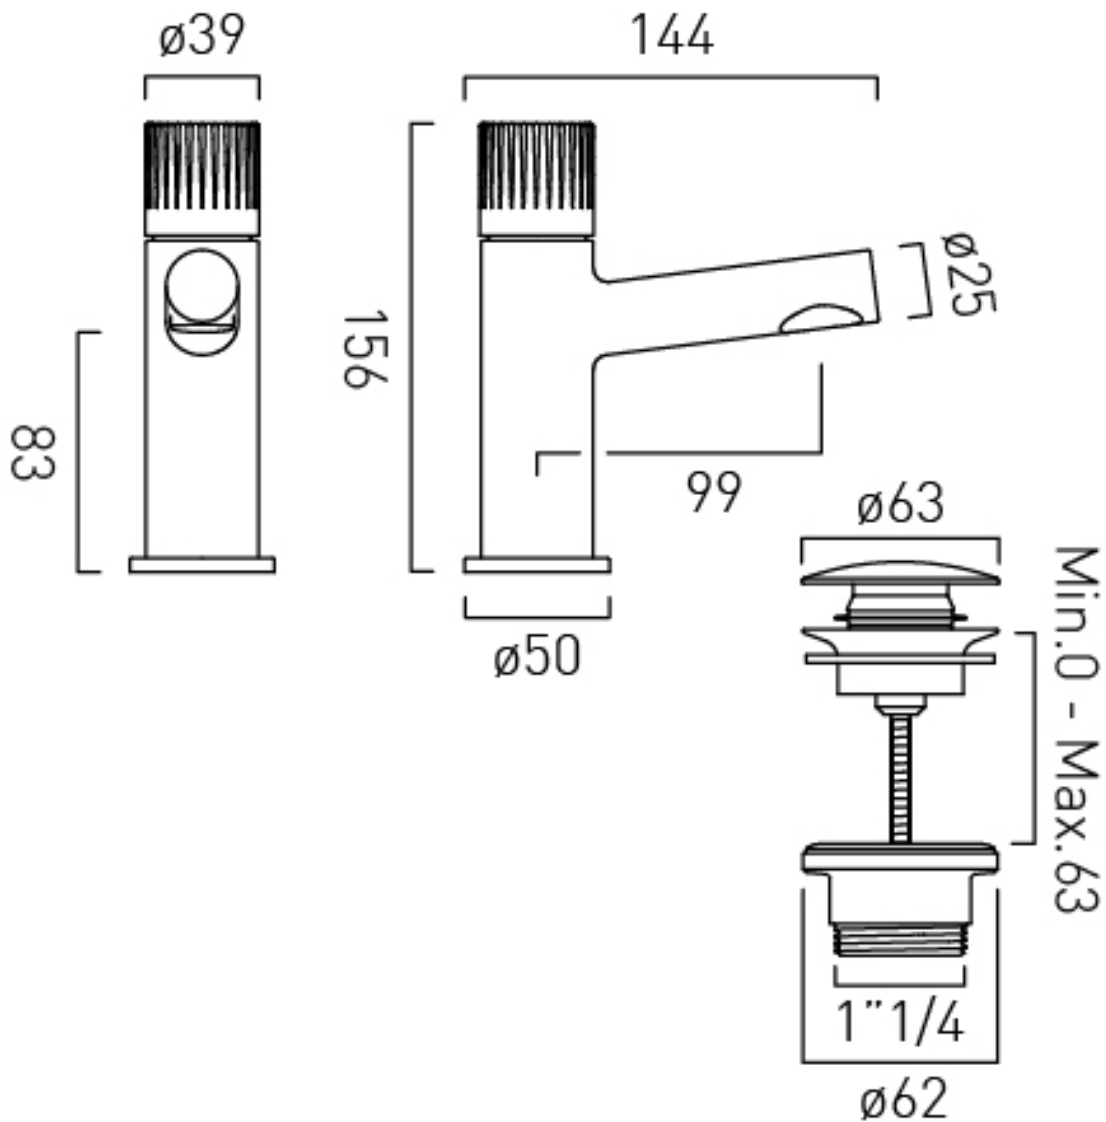

with Fixed Spout

WITH WATER FLOW AERATOR

No

CONNECTIONS / FITTINGS

2 1/2" 450mm flexipipe connection

DECK HOLE DRILL DIAMETER

35mm

SPARE PARTS

Ceramic cartridge C-001-A30

STYLE

Round

NOTES

Cold-start technology

TECHNICAL DRAWING

COLLECTION: SAFARI

PRODUCT CODE: SAF-200M/CC-LP-MB