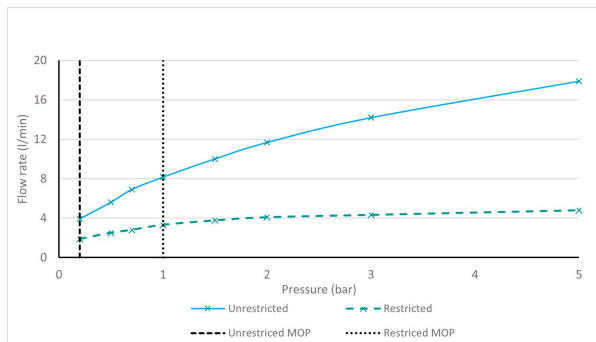

# SPECIFICATION SHEET

COLLECTION: SAFARI

PRODUCT CODE: SAF-200/CC-LP-SBR

The flow rate displayed is calculated using ideal system conditions. This result should only be taken as an indication as the flow rate may vary depending on the specific in-situ configuration.