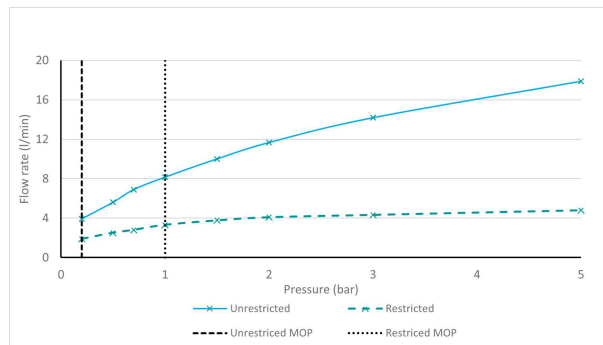

SPECIFICATION SHEET

COLLECTION: SAFARI

PRODUCT CODE: SAF-200/CC-LP-SBR

The flow rate displayed is calculated using ideal system conditions. This result should only be taken as an indication as the flow rate may vary depending on the specific in-situ configuration.

BASIN MIXER SIZE

Mono Basin Mixer

PLUMBING SYSTEM SUITABILITY

Gravity System, Pumped System, Combination Boiler, Pressurised System

MINIMUM OPERATING PRESSURE

0.2 Bar LP

MAXIMUM OPERATING PRESSURE

5.0 Bar HP