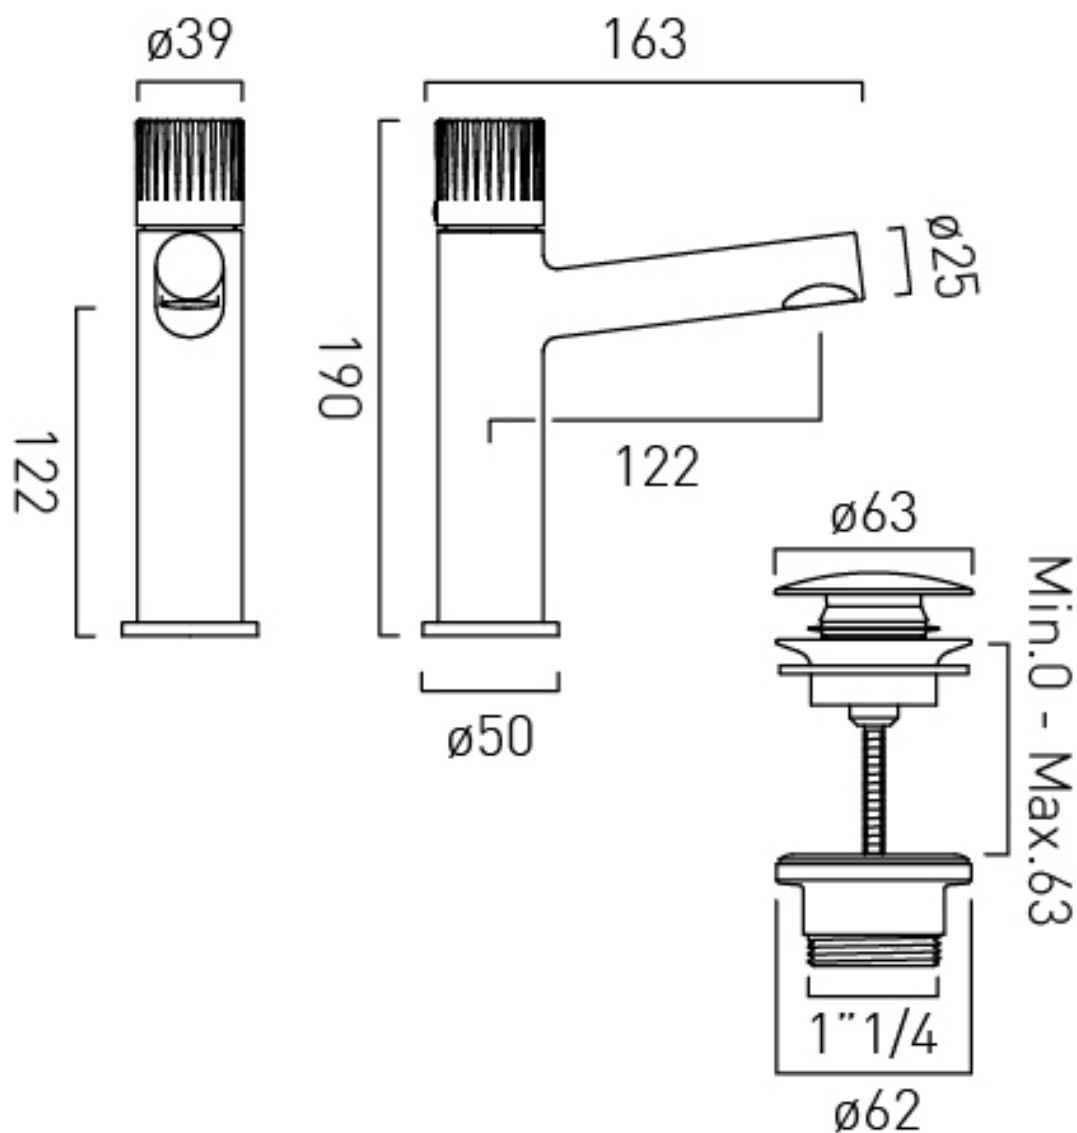

with Fixed Spout

WITH WATER FLOW AERATOR

No

CONNECTIONS / FITTINGS

2 1/2" 450mm flexipipe connection

DECK HOLE DRILL DIAMETER

35mm

SPARE PARTS

Ceramic cartridge C-001-A30

STYLE

Round

NOTES

Cold-start technology

TECHNICAL DRAWING

COLLECTION: SAFARI

PRODUCT CODE: SAF-200/CC-LP-PEW