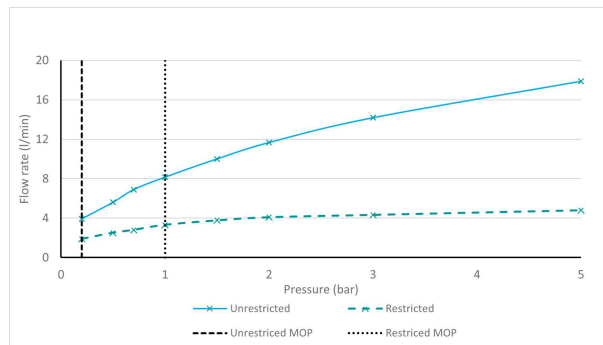

SPECIFICATION SHEET

COLLECTION: SAFARI

PRODUCT CODE: SAF-200/CC-LP-PEW

The flow rate displayed is calculated using ideal system conditions. This result should only be taken as an indication as the flow rate may vary depending on the specific in-situ configuration.

BASIN MIXER SIZE

Mono Basin Mixer

PLUMBING SYSTEM SUITABILITY

Gravity System, Pumped System, Combination Boiler, Pressurised System

MINIMUM OPERATING PRESSURE

0.2 Bar LP

MAXIMUM OPERATING PRESSURE

5.0 Bar HP