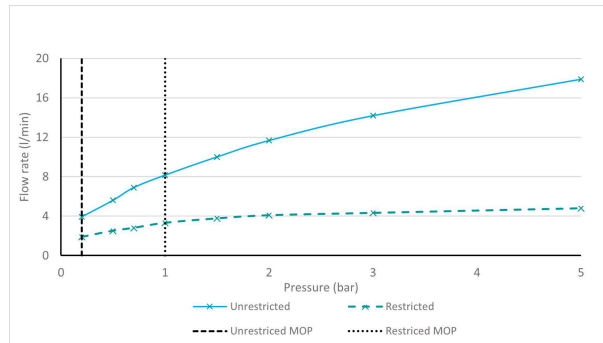

SPECIFICATION SHEET

COLLECTION: SAFARI

PRODUCT CODE: SAF-200/CC-LP-MB

The flow rate displayed is calculated using ideal system conditions. This result should only be taken as an indication as the flow rate may vary depending on the specific in-situ configuration.

BASIN MIXER SIZE

Mono Basin Mixer

PLUMBING SYSTEM SUITABILITY

Gravity System, Pumped System, Combination Boiler, Pressurised System

MINIMUM OPERATING PRESSURE

0.2 Bar LP

MAXIMUM OPERATING PRESSURE

5.0 Bar HP