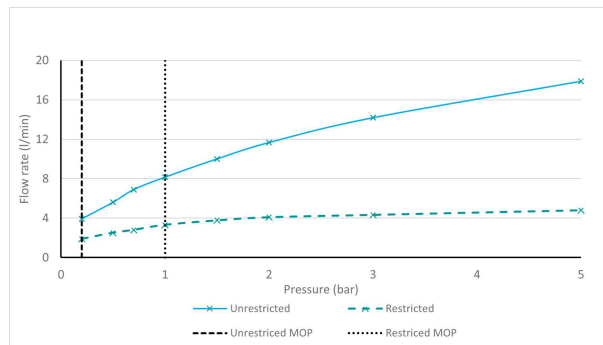

SPECIFICATION SHEET

COLLECTION: SAFARI

PRODUCT CODE: SAF-200/CC-LP-MB

The flow rate displayed is calculated using ideal system conditions. This result should only be taken as an indication as the flow rate may vary depending on the specific in-situ configuration.

BASIN MIXER SIZE

Mono Basin Mixer

PLUMBING SYSTEM SUITABILITY

Gravity System, Pumped System, Combination Boiler, Pressurised System

MINIMUM OPERATING PRESSURE

0.2 Bar LP

MAXIMUM OPERATING PRESSURE

5.0 Bar HP