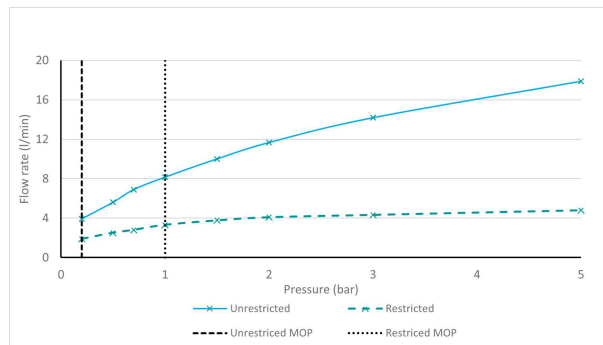

SPECIFICATION SHEET

COLLECTION: SAFARI

PRODUCT CODE: SAF-200/CC-LP-CP

The flow rate displayed is calculated using ideal system conditions. This result should only be taken as an indication as the flow rate may vary depending on the specific in-situ configuration.

BASIN MIXER SIZE

Mono Basin Mixer

PLUMBING SYSTEM SUITABILITY

Gravity System, Pumped System, Combination Boiler, Pressurised System

MINIMUM OPERATING PRESSURE

0.2 Bar LP

MAXIMUM OPERATING PRESSURE

5.0 Bar HP