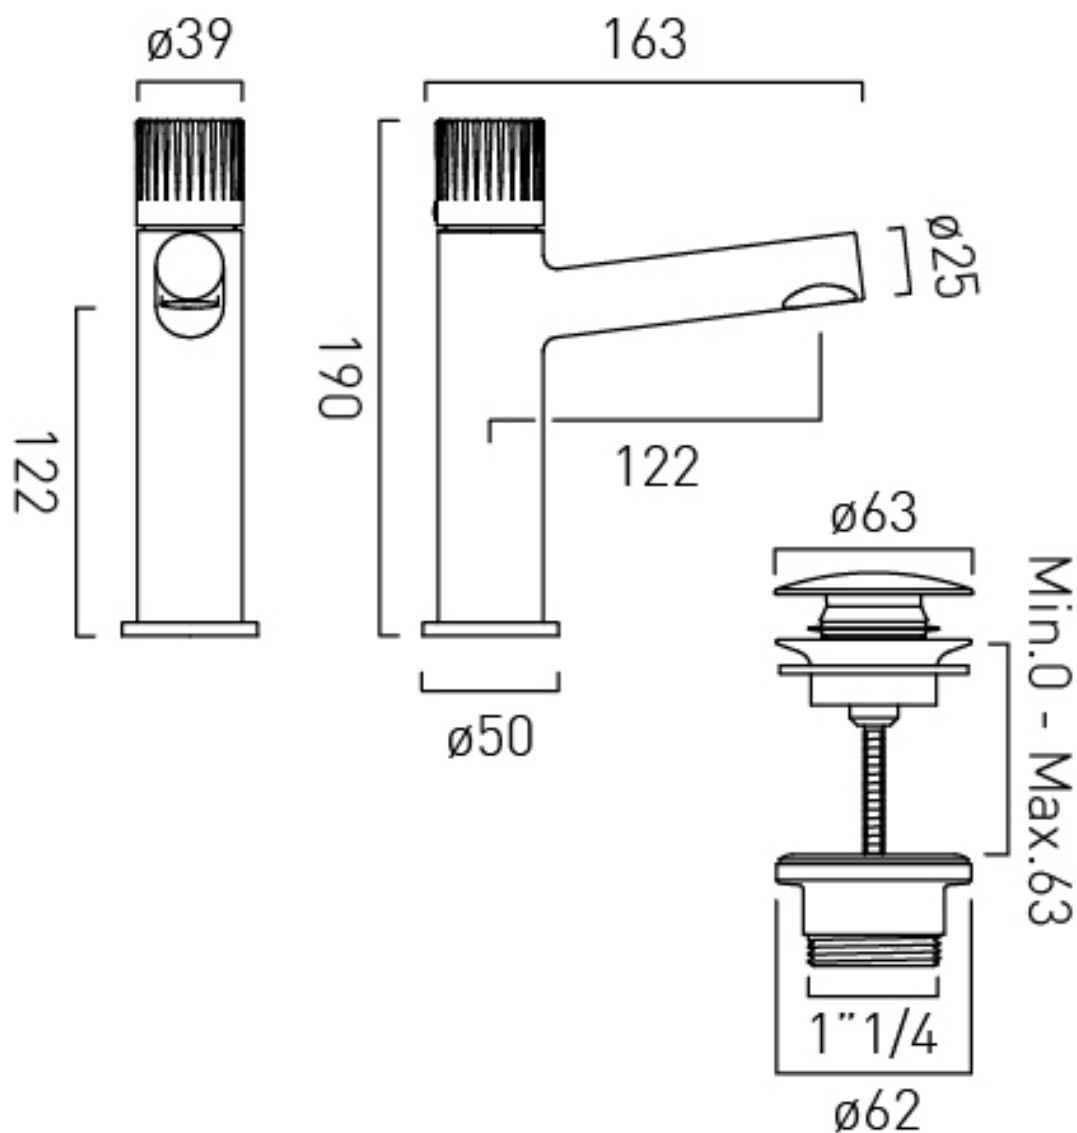

with Fixed Spout

WITH WATER FLOW AERATOR

No

CONNECTIONS / FITTINGS

2 1/2" 450mm flexipipe connection

DECK HOLE DRILL DIAMETER

35mm

SPARE PARTS

Ceramic cartridge C-001-A30

STYLE

Round

NOTES

Cold-start technology

TECHNICAL DRAWING

COLLECTION: SAFARI

PRODUCT CODE: SAF-200/CC-LP-CP