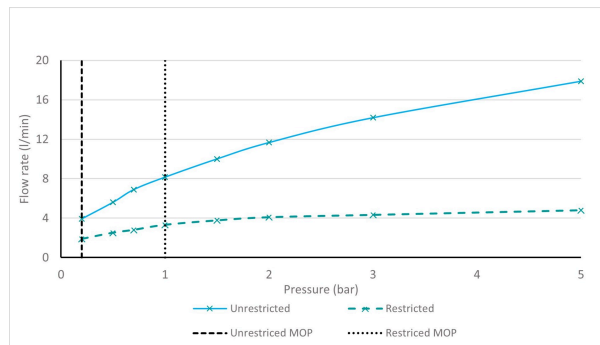

SPECIFICATION SHEET

COLLECTION: SAFARI

PRODUCT CODE: SAF-100/CC-LP-SBR

The flow rate displayed is calculated using ideal system conditions. This result should only be taken as an indication as the flow rate may vary depending on the specific in-situ configuration.

BASIN MIXER SIZE

Mono Basin Mixer

PLUMBING SYSTEM SUITABILITY

Gravity System, Pumped System, Combination Boiler, Pressurised System

MINIMUM OPERATING PRESSURE

0.2 Bar LP

MAXIMUM OPERATING PRESSURE

5.0 Bar HP