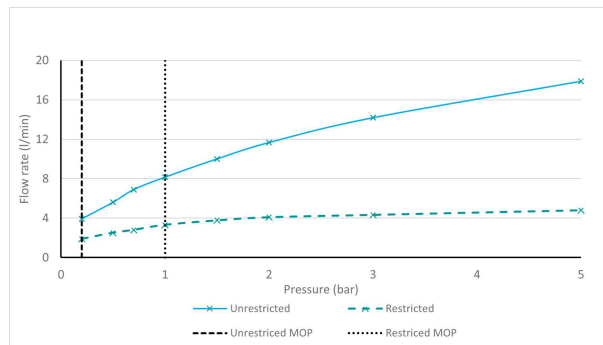

# SPECIFICATION SHEET

COLLECTION: SAFARI

PRODUCT CODE: SAF-100/CC-LP-SBR

The flow rate displayed is calculated using ideal system conditions. This result should only be taken as an indication as the flow rate may vary depending on the specific in-situ configuration.