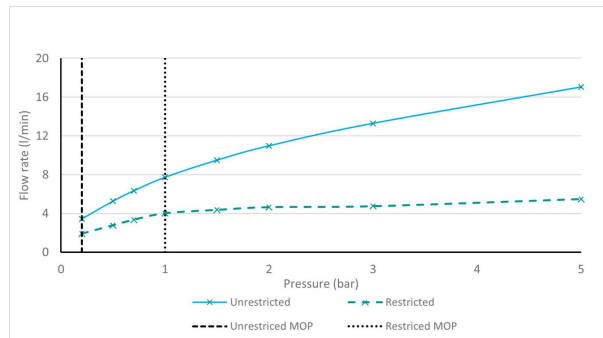

# SPECIFICATION SHEET

COLLECTION: SAFARI

PRODUCT CODE: SAF-100M/CC-LP-SBR

The flow rate displayed is calculated using ideal system conditions. This result should only be taken as an indication as the flow rate may vary depending on the specific in-situ configuration.