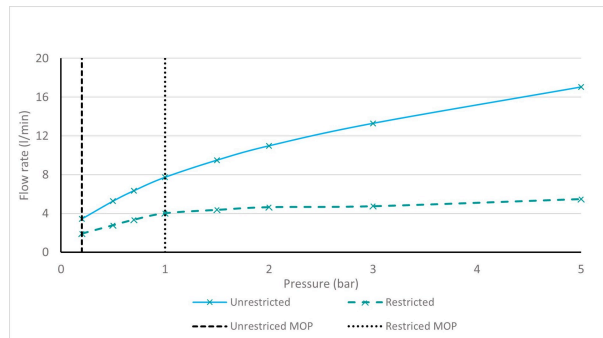

SPECIFICATION SHEET

COLLECTION: SAFARI

PRODUCT CODE: SAF-100M/CC-LP-SBR

The flow rate displayed is calculated using ideal system conditions. This result should only be taken as an indication as the flow rate may vary depending on the specific in-situ configuration.

BASIN MIXER SIZE

Mini Mono Basin Mixer

PLUMBING SYSTEM SUITABILITY

Gravity System, Pumped System, Combination Boiler, Pressurised System

MINIMUM OPERATING PRESSURE

0.2 Bar LP

MAXIMUM OPERATING PRESSURE

5.0 Bar HP