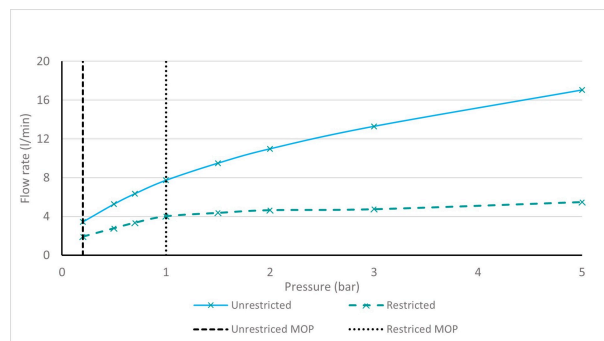

# SPECIFICATION SHEET

COLLECTION: SAFARI

PRODUCT CODE: SAF-100M/CC-LP-MB

The flow rate displayed is calculated using ideal system conditions. This result should only be taken as an indication as the flow rate may vary depending on the specific in-situ configuration.