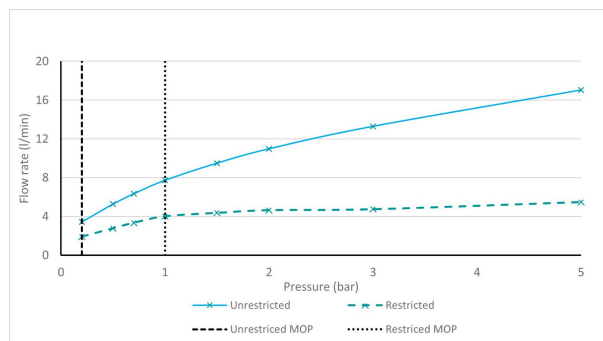

# SPECIFICATION SHEET

COLLECTION: SAFARI

PRODUCT CODE: SAF-200M/CC-SBR

The flow rate displayed is calculated using ideal system conditions. This result should only be taken as an indication as the flow rate may vary depending on the specific in-situ configuration.