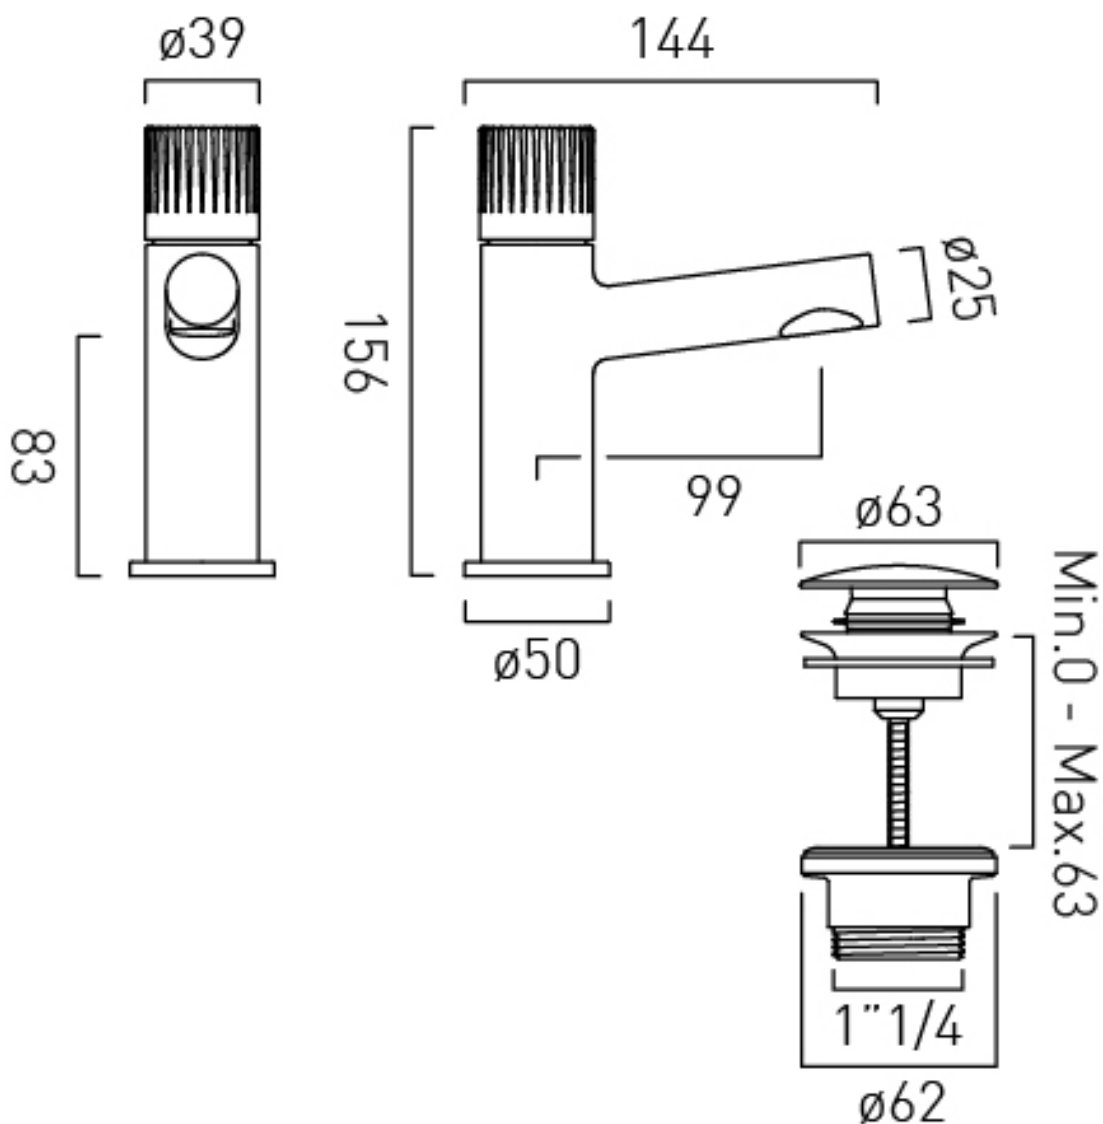

TECHNICAL DRAWING

COLLECTION: SAFARI

PRODUCT CODE: SAF-200M/CC-SBR

tel: 01934 744466
email: sales@vado.com
www.vado.com

WHERE INSPIRATION FLOWS
TAPS | SHOWERS | FURNITURE