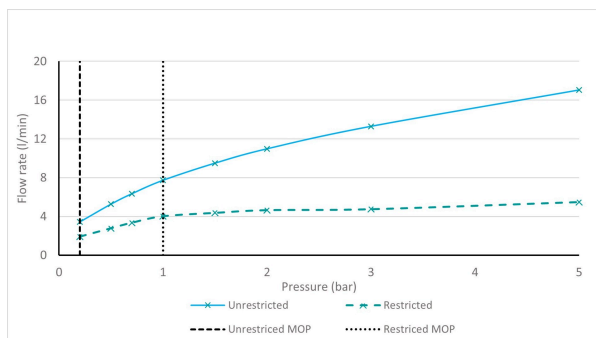

# SPECIFICATION SHEET

COLLECTION: SAFARI

PRODUCT CODE: SAF-200M/CC-SBR

The flow rate displayed is calculated using ideal system conditions. This result should only be taken as an indication as the flow rate may vary depending on the specific in-situ configuration.