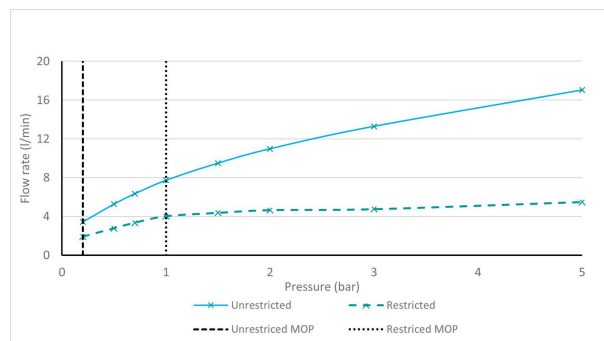

SPECIFICATION SHEET

COLLECTION: SAFARI

PRODUCT CODE: SAF-100M/CC-SBR

The flow rate displayed is calculated using ideal system conditions. This result should only be taken as an indication as the flow rate may vary depending on the specific in-situ configuration.

BASIN MIXER SIZE

Mini Mono Basin Mixer

PLUMBING SYSTEM SUITABILITY

Pumped System, Combination Boiler, Pressurised System

MINIMUM OPERATING PRESSURE

1.0 Bar MP

MAXIMUM OPERATING PRESSURE

5.0 Bar HP