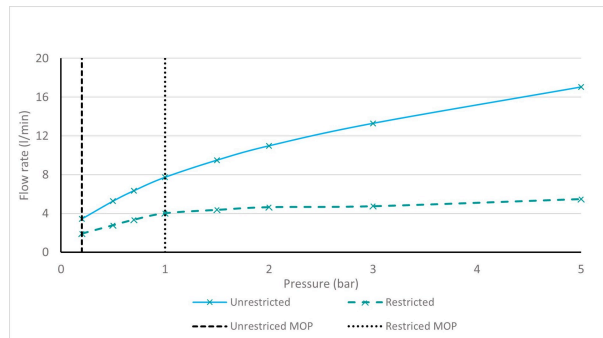

SPECIFICATION SHEET

COLLECTION: SAFARI

PRODUCT CODE: SAF-100M/CC-SBR

The flow rate displayed is calculated using ideal system conditions. This result should only be taken as an indication as the flow rate may vary depending on the specific in-situ configuration.