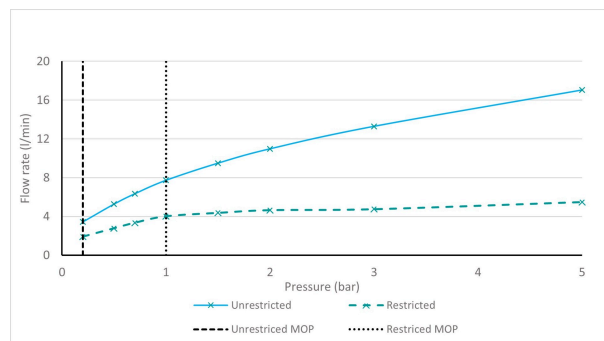

# SPECIFICATION SHEET

COLLECTION: SAFARI

PRODUCT CODE: SAF-100M/CC-PEW

The flow rate displayed is calculated using ideal system conditions. This result should only be taken as an indication as the flow rate may vary depending on the specific in-situ configuration.