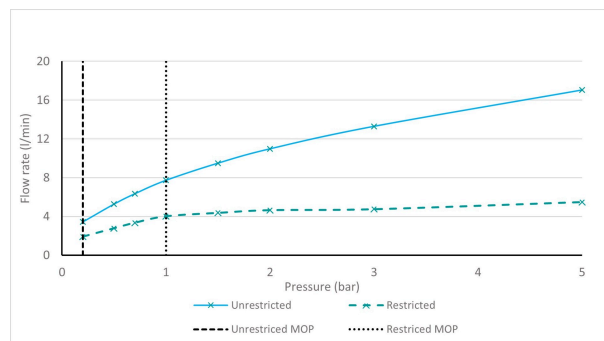

# SPECIFICATION SHEET

COLLECTION: SAFARI  
PRODUCT CODE: SAF-100M/CC-MB

The flow rate displayed is calculated using ideal system conditions. This result should only be taken as an indication as the flow rate may vary depending on the specific in-situ configuration.