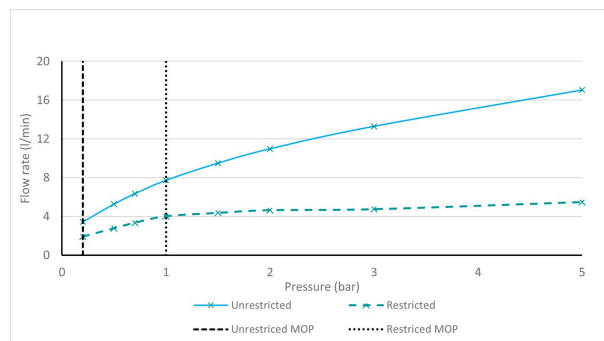

SPECIFICATION SHEET

COLLECTION: SAFARI
PRODUCT CODE: SAF-100M/CC-MB

The flow rate displayed is calculated using ideal system conditions. This result should only be taken as an indication as the flow rate may vary depending on the specific in-situ configuration.

BASIN MIXER SIZE

Mini Mono Basin Mixer

PLUMBING SYSTEM SUITABILITY

Pumped System, Combination Boiler, Pressurised System

MINIMUM OPERATING PRESSURE

1.0 Bar MP

MAXIMUM OPERATING PRESSURE

5.0 Bar HP