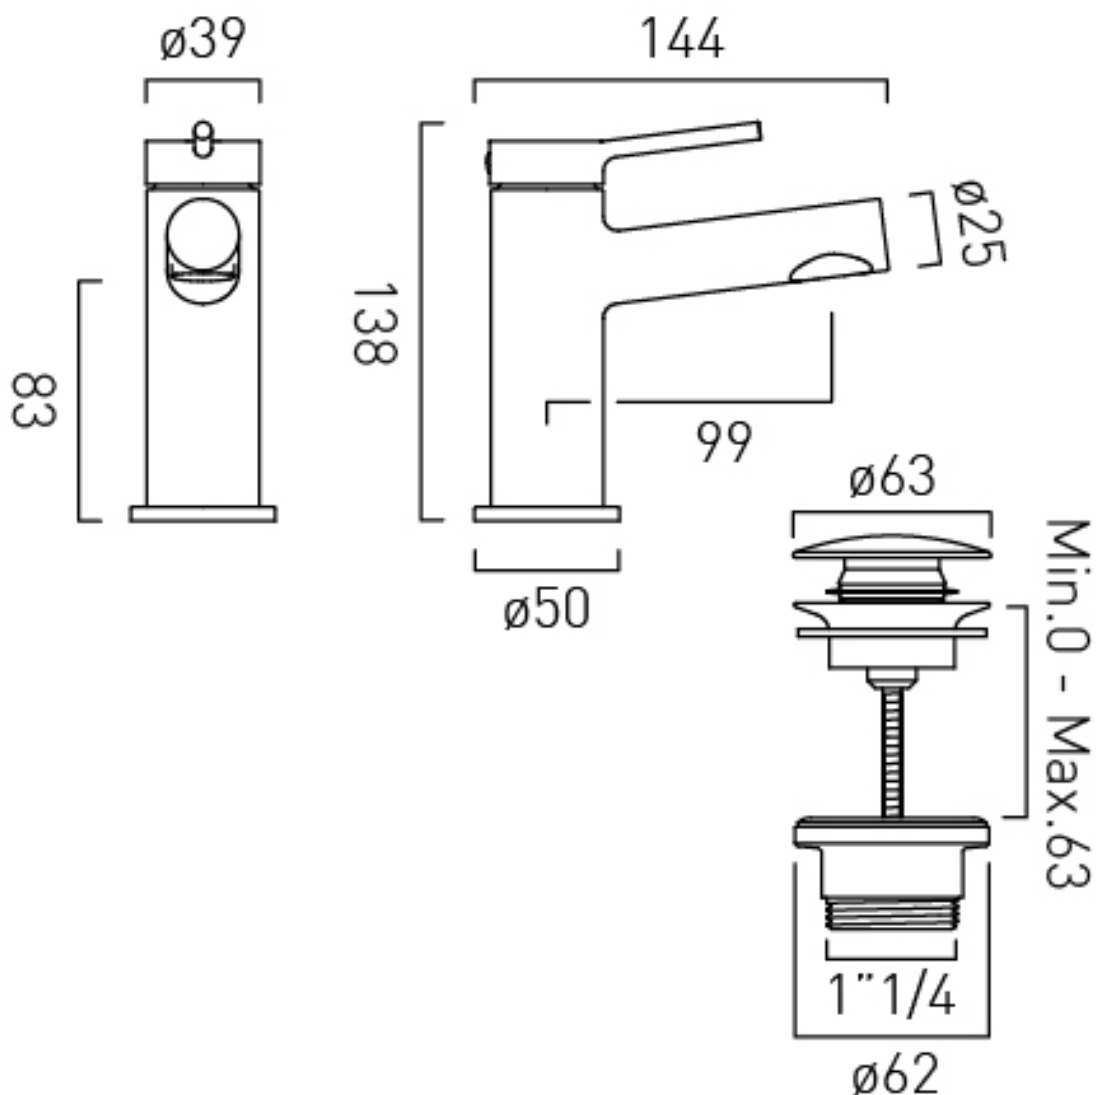

WITH WATER FLOW STRAIGHTENER

Yes

WITH SWIVEL SPOUT

with Fixed Spout

WITH WATER FLOW AERATOR

No

CONNECTIONS / FITTINGS

2 1/2" 450mm flexipipe connection

DECK HOLE DRILL DIAMETER

35mm

SPARE PARTS

Ceramic cartridge C-001-A30

STYLE

Round, Lever Handles

SPECIFICATION SHEET

COLLECTION: SAFARI
PRODUCT CODE: SAF-100M/CC-MB

NOTES

Cold-start technology

tel: 01934 744466
email: sales@vado.com
www.vado.com

WHERE INSPIRATION FLOWS
TAPS | SHOWERS | FURNITURE

TECHNICAL DRAWING

COLLECTION: SAFARI
PRODUCT CODE: SAF-100M/CC-MB

tel: 01934 744466
email: sales@vado.com
www.vado.com