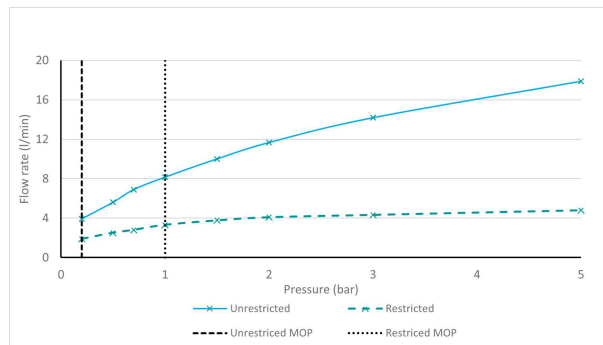

SPECIFICATION SHEET

COLLECTION: SAFARI

PRODUCT CODE: SAF-100/CC-SBR

The flow rate displayed is calculated using ideal system conditions. This result should only be taken as an indication as the flow rate may vary depending on the specific in-situ configuration.

BASIN MIXER SIZE

Mono Basin Mixer

PLUMBING SYSTEM SUITABILITY

Pumped System, Combination Boiler, Pressurised System

MINIMUM OPERATING PRESSURE

1.0 Bar MP

MAXIMUM OPERATING PRESSURE

5.0 Bar HP