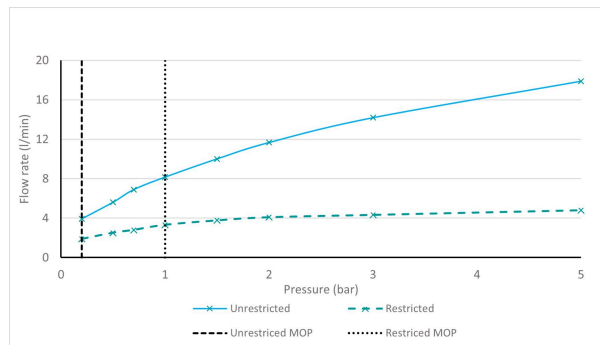

SPECIFICATION SHEET

COLLECTION: SAFARI

PRODUCT CODE: SAF-100/CC-SBR

The flow rate displayed is calculated using ideal system conditions. This result should only be taken as an indication as the flow rate may vary depending on the specific in-situ configuration.

BASIN MIXER SIZE

Mono Basin Mixer

PLUMBING SYSTEM SUITABILITY

Pumped System, Combination Boiler, Pressurised System

MINIMUM OPERATING PRESSURE

1.0 Bar MP

MAXIMUM OPERATING PRESSURE

5.0 Bar HP