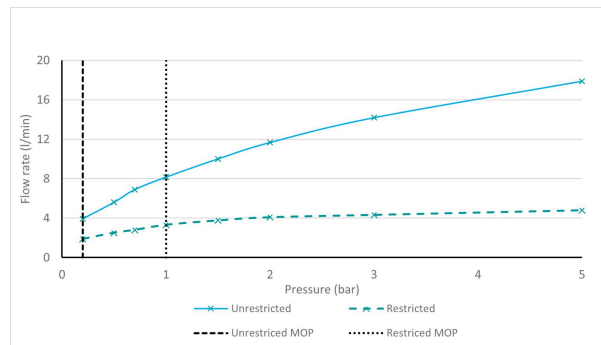

# SPECIFICATION SHEET

COLLECTION: SAFARI  
PRODUCT CODE: SAF-100/CC-CP

The flow rate displayed is calculated using ideal system conditions. This result should only be taken as an indication as the flow rate may vary depending on the specific in-situ configuration.