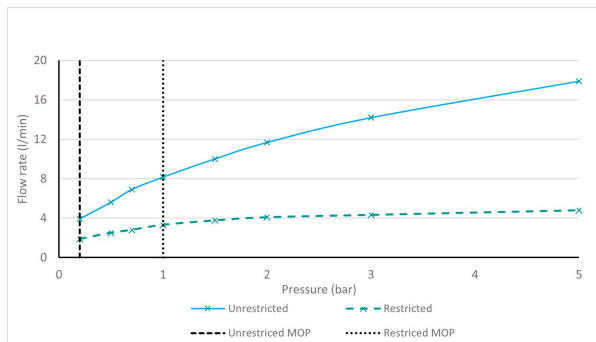

# SPECIFICATION SHEET

COLLECTION: SAFARI

PRODUCT CODE: SAF-200/CC-SBR

The flow rate displayed is calculated using ideal system conditions. This result should only be taken as an indication as the flow rate may vary depending on the specific in-situ configuration.