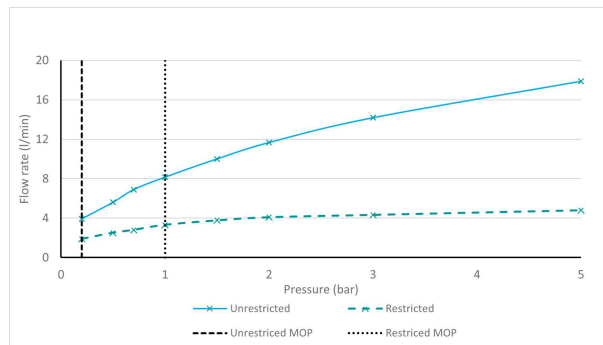

SPECIFICATION SHEET

COLLECTION: SAFARI

PRODUCT CODE: SAF-200/CC-SBR

The flow rate displayed is calculated using ideal system conditions. This result should only be taken as an indication as the flow rate may vary depending on the specific in-situ configuration.

BASIN MIXER SIZE

Mono Basin Mixer

PLUMBING SYSTEM SUITABILITY

Pumped System, Combination Boiler, Pressurised System

MINIMUM OPERATING PRESSURE

1.0 Bar MP

MAXIMUM OPERATING PRESSURE

5.0 Bar HP