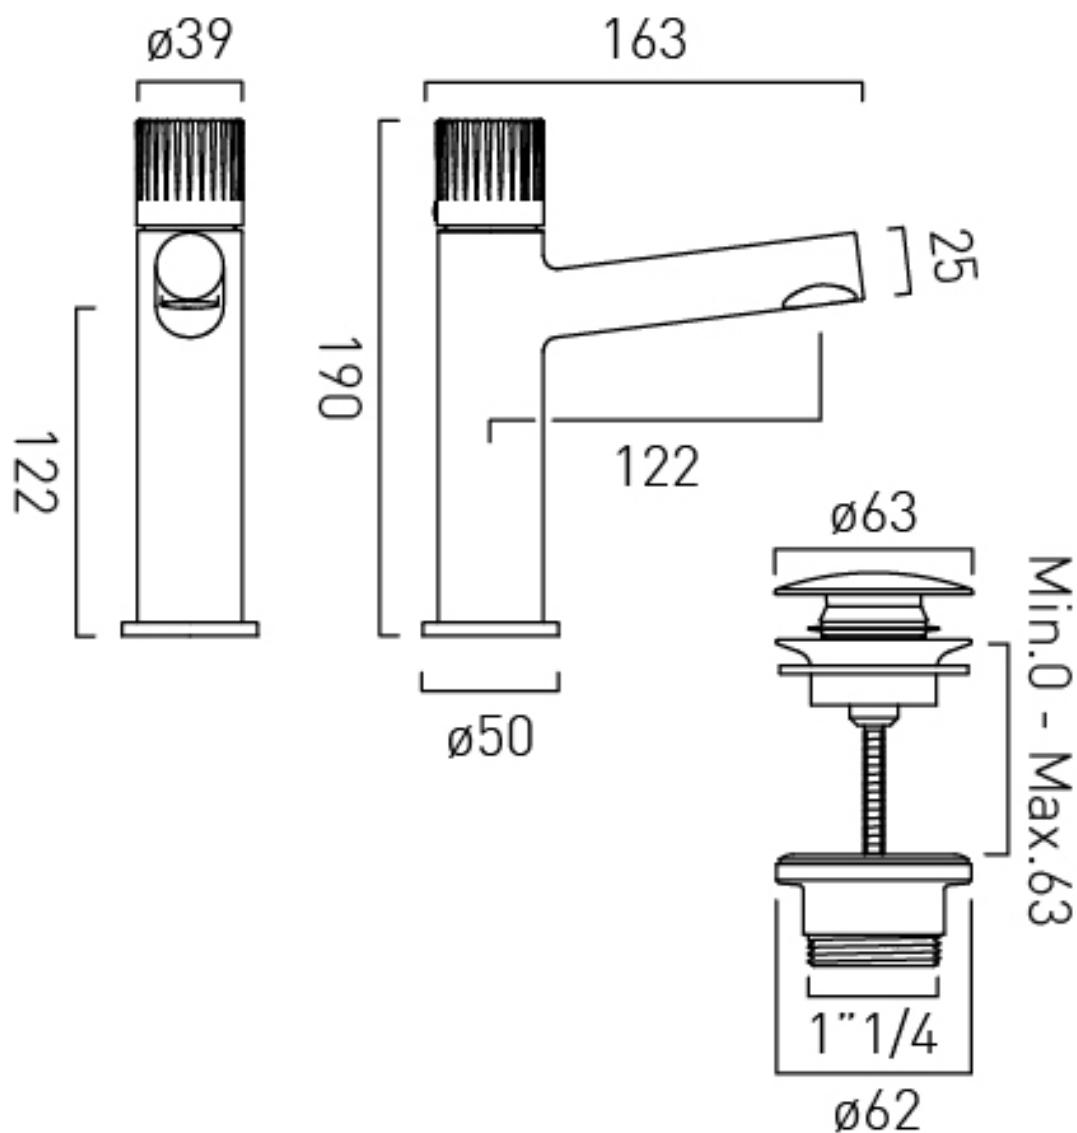

TECHNICAL DRAWING

COLLECTION: SAFARI
PRODUCT CODE: SAF-200/CC-SBR

tel: 01934 744466
email: sales@vado.com
www.vado.com

WHERE INSPIRATION FLOWS
TAPS | SHOWERS | FURNITURE