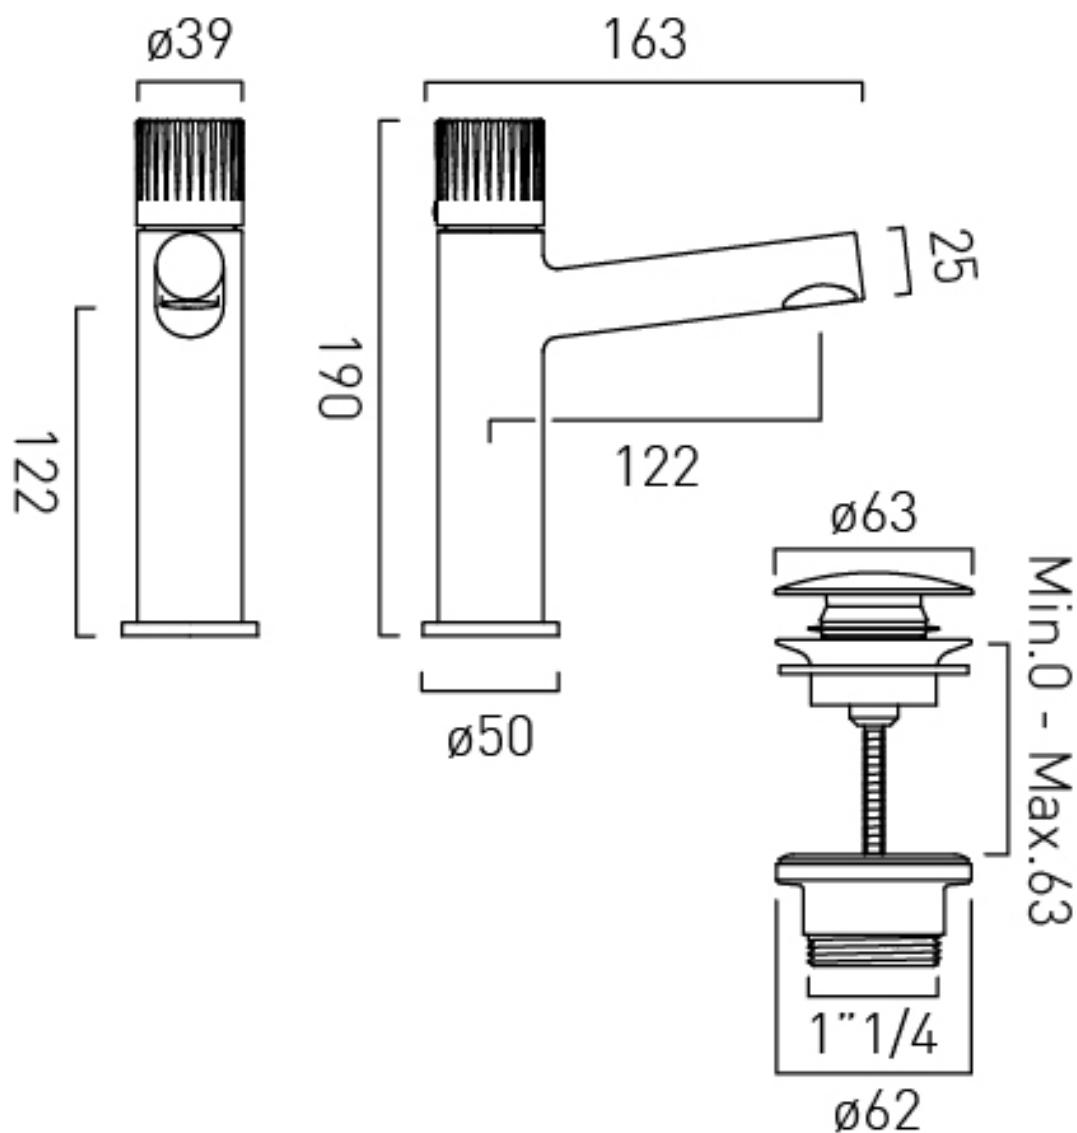

WITH SWIVEL SPOUT

with Fixed Spout

WITH WATER FLOW AERATOR

No

CONNECTIONS / FITTINGS

2 1/2" 450mm flexipipe connection

DECK HOLE DRILL DIAMETER

35mm

SPARE PARTS

Ceramic cartridge C-001-A30

STYLE

Round

NOTES

Cold-start technology

TECHNICAL DRAWING

COLLECTION: SAFARI
PRODUCT CODE: SAF-200/CC-MB