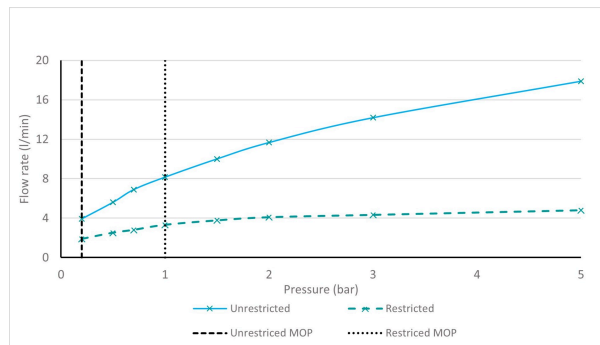

SPECIFICATION SHEET

COLLECTION: SAFARI
PRODUCT CODE: SAF-200/CC-MB

The flow rate displayed is calculated using ideal system conditions. This result should only be taken as an indication as the flow rate may vary depending on the specific in-situ configuration.

BASIN MIXER SIZE

Mono Basin Mixer

PLUMBING SYSTEM SUITABILITY

Pumped System, Combination Boiler, Pressurised System

MINIMUM OPERATING PRESSURE

1.0 Bar MP

MAXIMUM OPERATING PRESSURE

5.0 Bar HP