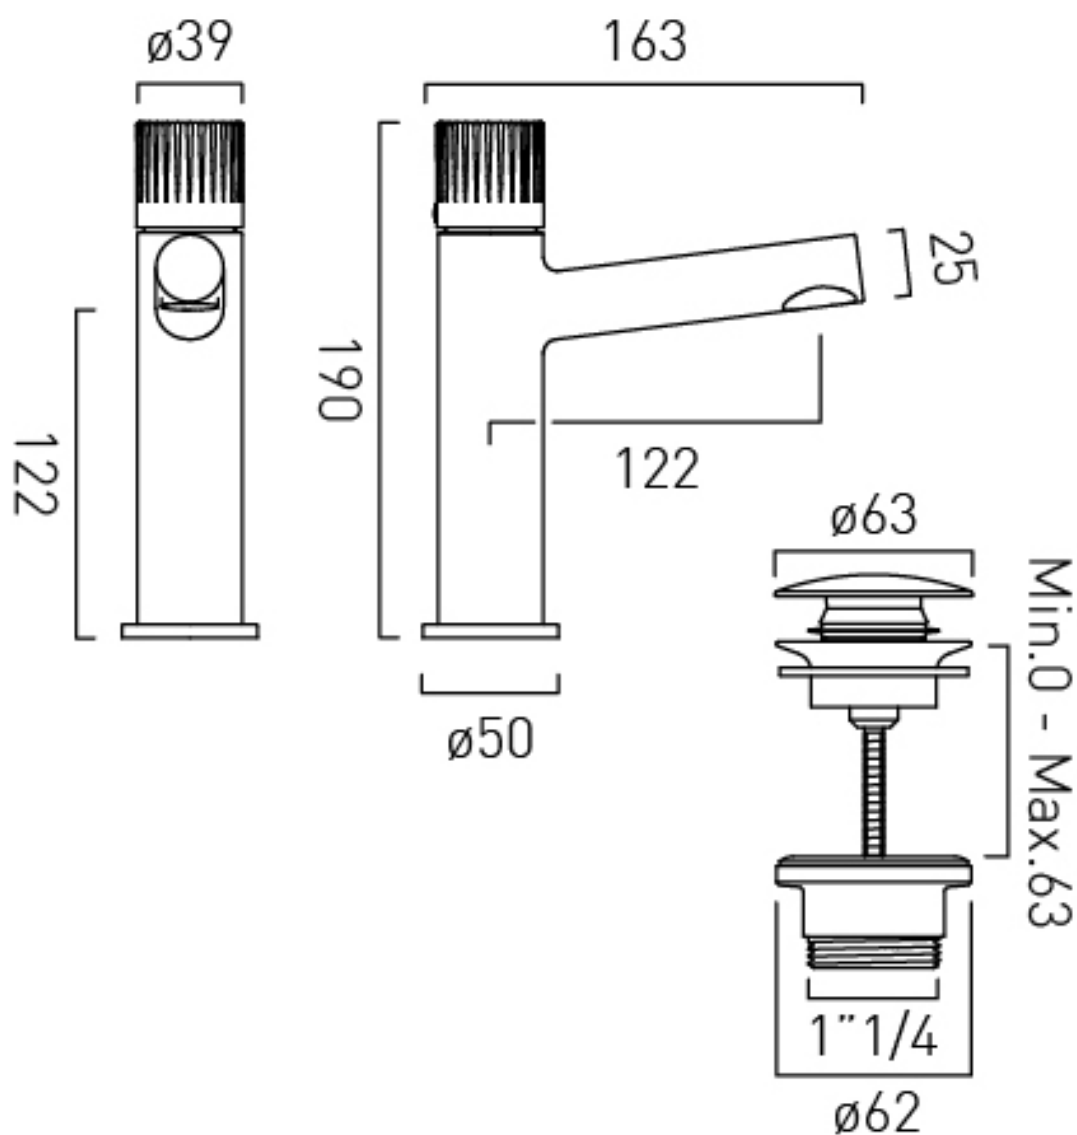

WITH SWIVEL SPOUT

with Fixed Spout

WITH WATER FLOW AERATOR

No

CONNECTIONS / FITTINGS

2 1/2" 450mm flexipipe connection

DECK HOLE DRILL DIAMETER

35mm

SPARE PARTS

Ceramic cartridge C-001-A30

STYLE

Round

NOTES

Cold-start technology

TECHNICAL DRAWING

COLLECTION: SAFARI
PRODUCT CODE: SAF-200/CC-MB