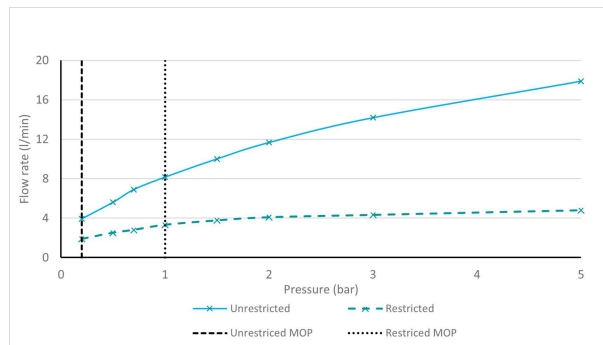

SPECIFICATION SHEET

COLLECTION: SAFARI
PRODUCT CODE: SAF-200/CC-MB

The flow rate displayed is calculated using ideal system conditions. This result should only be taken as an indication as the flow rate may vary depending on the specific in-situ configuration.

BASIN MIXER SIZE

Mono Basin Mixer

PLUMBING SYSTEM SUITABILITY

Pumped System, Combination Boiler, Pressurised System

MINIMUM OPERATING PRESSURE

1.0 Bar MP

MAXIMUM OPERATING PRESSURE

5.0 Bar HP