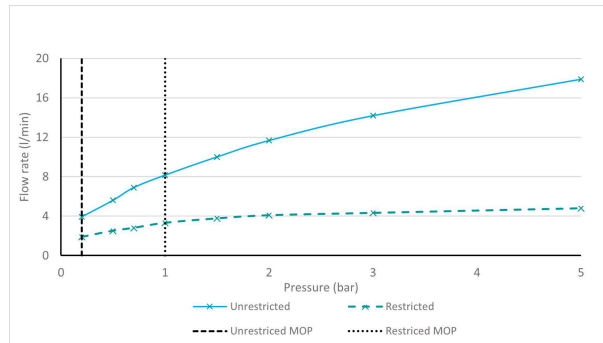

SPECIFICATION SHEET

COLLECTION: SAFARI

PRODUCT CODE: SAF-200/SB-SBR

The flow rate displayed is calculated using ideal system conditions. This result should only be taken as an indication as the flow rate may vary depending on the specific in-situ configuration.

BASIN MIXER SIZE

Mono Basin Mixer

PLUMBING SYSTEM SUITABILITY

Pumped System, Combination Boiler, Pressurised System

MINIMUM OPERATING PRESSURE

1.0 Bar MP

MAXIMUM OPERATING PRESSURE

5.0 Bar HP