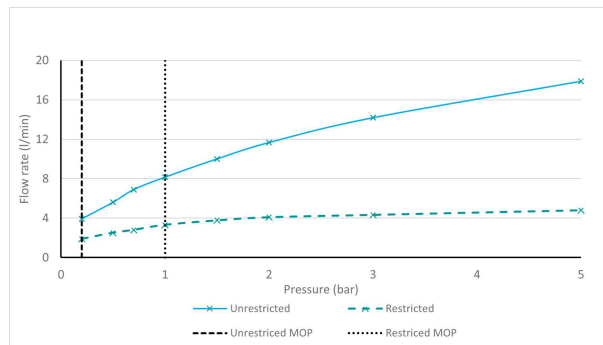

SPECIFICATION SHEET

COLLECTION: SAFARI

PRODUCT CODE: SAF-200/SB-SBR

The flow rate displayed is calculated using ideal system conditions. This result should only be taken as an indication as the flow rate may vary depending on the specific in-situ configuration.

BASIN MIXER SIZE

Mono Basin Mixer

PLUMBING SYSTEM SUITABILITY

Pumped System, Combination Boiler, Pressurised System

MINIMUM OPERATING PRESSURE

1.0 Bar MP

MAXIMUM OPERATING PRESSURE

5.0 Bar HP