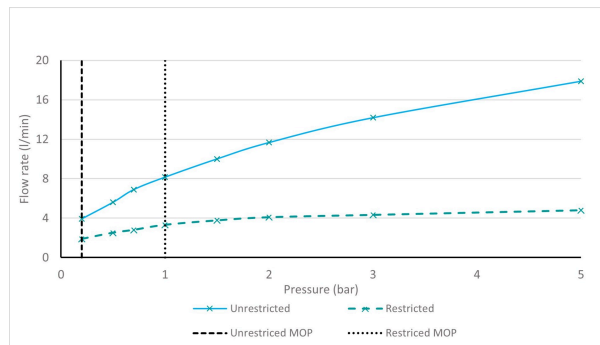

SPECIFICATION SHEET

COLLECTION: SAFARI
PRODUCT CODE: SAF-200/SB-CP

The flow rate displayed is calculated using ideal system conditions. This result should only be taken as an indication as the flow rate may vary depending on the specific in-situ configuration.

BASIN MIXER SIZE

Mono Basin Mixer

PLUMBING SYSTEM SUITABILITY

Pumped System, Combination Boiler, Pressurised System

MINIMUM OPERATING PRESSURE

1.0 Bar MP

MAXIMUM OPERATING PRESSURE

5.0 Bar HP