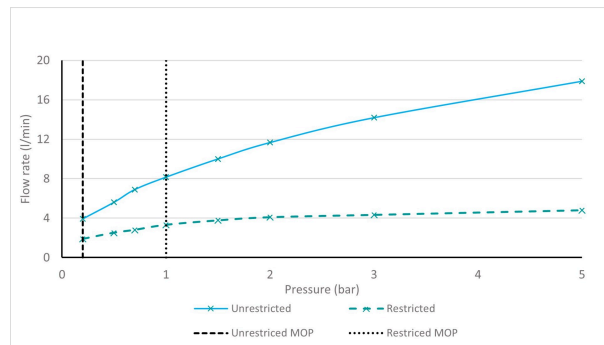

SPECIFICATION SHEET

COLLECTION: SAFARI
PRODUCT CODE: SAF-100/SB-SBR

The flow rate displayed is calculated using ideal system conditions. This result should only be taken as an indication as the flow rate may vary depending on the specific in-situ configuration.

BASIN MIXER SIZE

Mono Basin Mixer

PLUMBING SYSTEM SUITABILITY

Pumped System, Combination Boiler, Pressurised System

MINIMUM OPERATING PRESSURE

1.0 Bar MP

MAXIMUM OPERATING PRESSURE

5.0 Bar HP