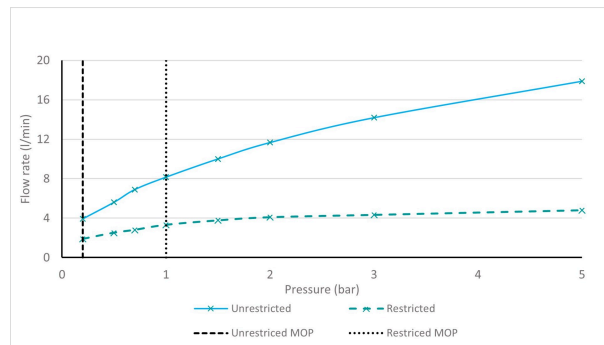

SPECIFICATION SHEET

COLLECTION: SAFARI

PRODUCT CODE: SAF-100/SB-SBR

The flow rate displayed is calculated using ideal system conditions. This result should only be taken as an indication as the flow rate may vary depending on the specific in-situ configuration.

BASIN MIXER SIZE

Mono Basin Mixer

PLUMBING SYSTEM SUITABILITY

Pumped System, Combination Boiler, Pressurised System

MINIMUM OPERATING PRESSURE

1.0 Bar MP

MAXIMUM OPERATING PRESSURE

5.0 Bar HP