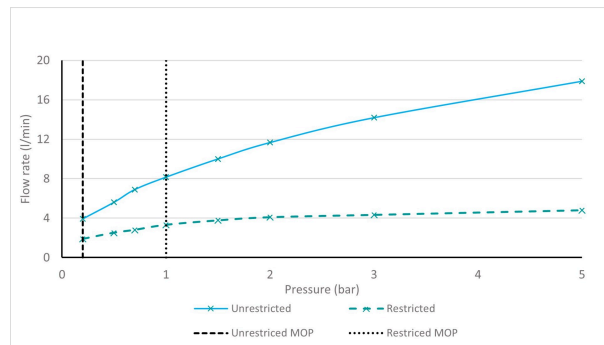

# SPECIFICATION SHEET

COLLECTION: SAFARI  
PRODUCT CODE: SAF-100/SB-PEW

The flow rate displayed is calculated using ideal system conditions. This result should only be taken as an indication as the flow rate may vary depending on the specific in-situ configuration.