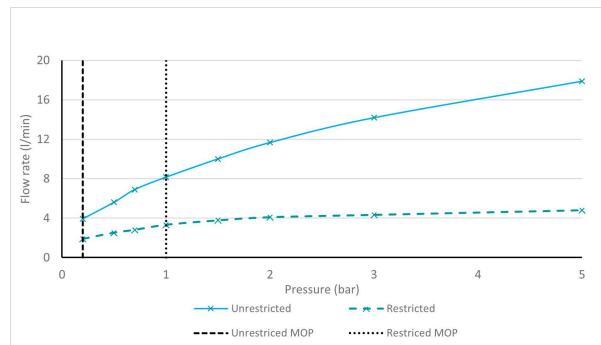

SPECIFICATION SHEET

COLLECTION: SAFARI
PRODUCT CODE: SAF-100/SB-MB

The flow rate displayed is calculated using ideal system conditions. This result should only be taken as an indication as the flow rate may vary depending on the specific in-situ configuration.

BASIN MIXER SIZE

Mono Basin Mixer

PLUMBING SYSTEM SUITABILITY

Pumped System, Combination Boiler, Pressurised System

MINIMUM OPERATING PRESSURE

1.0 Bar MP

MAXIMUM OPERATING PRESSURE

5.0 Bar HP