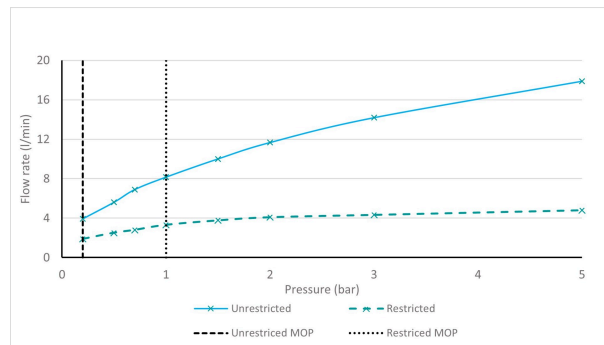

# SPECIFICATION SHEET

COLLECTION: SAFARI  
PRODUCT CODE: SAF-100/SB-MB

The flow rate displayed is calculated using ideal system conditions. This result should only be taken as an indication as the flow rate may vary depending on the specific in-situ configuration.