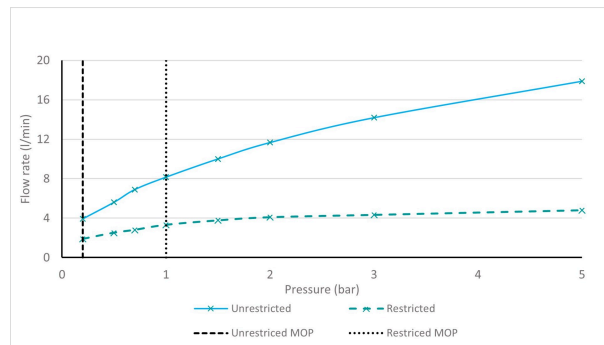

# SPECIFICATION SHEET

COLLECTION: SAFARI  
PRODUCT CODE: SAF-100/SB-CP

The flow rate displayed is calculated using ideal system conditions. This result should only be taken as an indication as the flow rate may vary depending on the specific in-situ configuration.