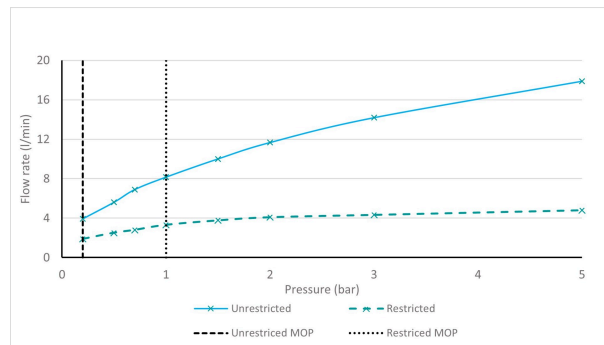

SPECIFICATION SHEET

COLLECTION: SAFARI
PRODUCT CODE: SAF-100/SB-CP

The flow rate displayed is calculated using ideal system conditions. This result should only be taken as an indication as the flow rate may vary depending on the specific in-situ configuration.

BASIN MIXER SIZE

Mono Basin Mixer

PLUMBING SYSTEM SUITABILITY

Pumped System, Combination Boiler, Pressurised System

MINIMUM OPERATING PRESSURE

1.0 Bar MP

MAXIMUM OPERATING PRESSURE

5.0 Bar HP