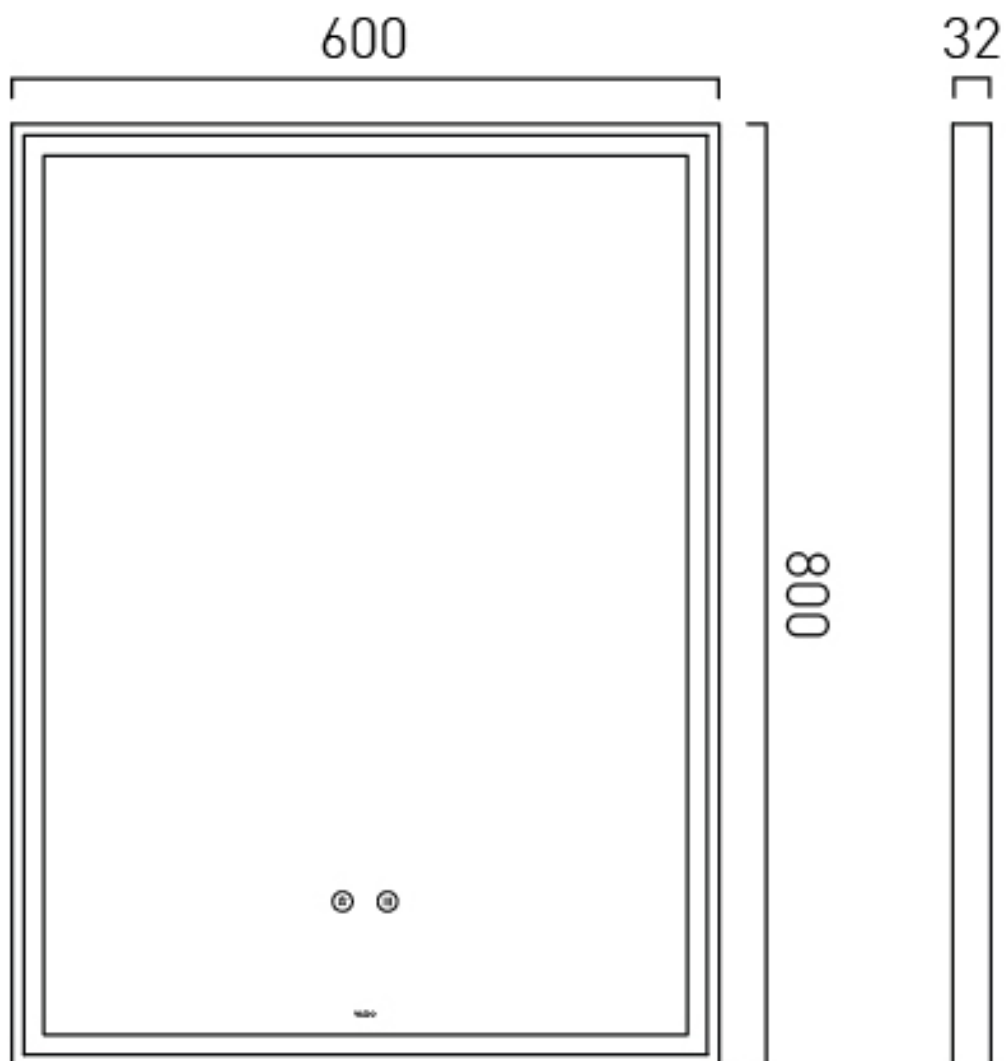

6 Year Guarantee

FURNITURE TYPE

Mirror

MIRROR SIZE

600mm (w) x 800mm (h)

ORIENTATION

Portrait

POWER SOURCE

IP RATING

IP44

TECHNICAL DRAWING

COLLECTION: SAFARI

PRODUCT CODE: SAF-M6I-REC-P-MB

tel: 01934 744466
email: sales@vado.com
www.vado.com

WHERE INSPIRATION FLOWS
TAPS | SHOWERS | FURNITURE