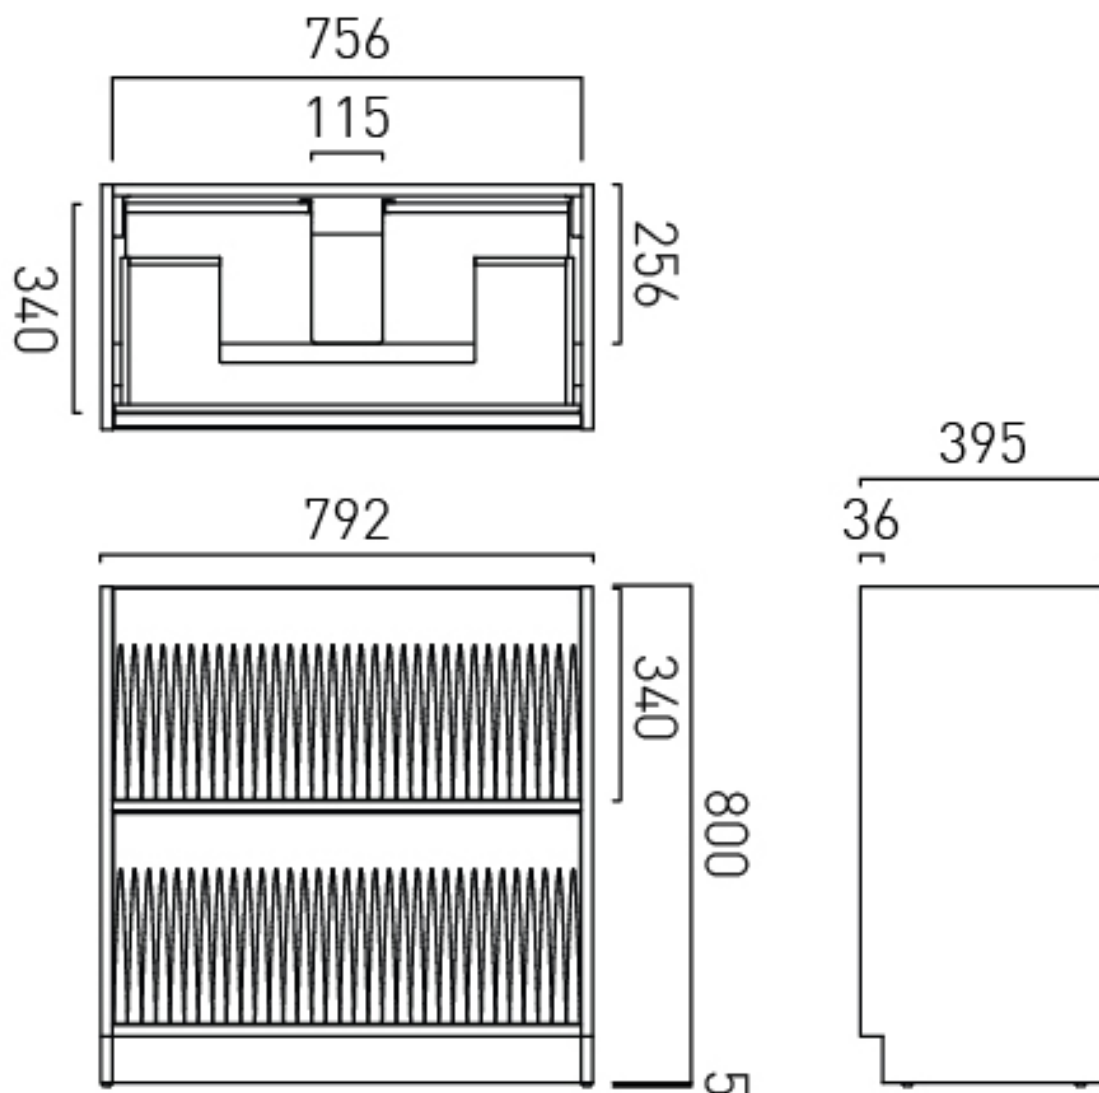

TECHNICAL DRAWING

COLLECTION: SAFARI

PRODUCT CODE: SAF-F800FM-F-CA

tel: 01934 744466
email: sales@vado.com
www.vado.com

WHERE INSPIRATION FLOWS
TAPS | SHOWERS | FURNITURE