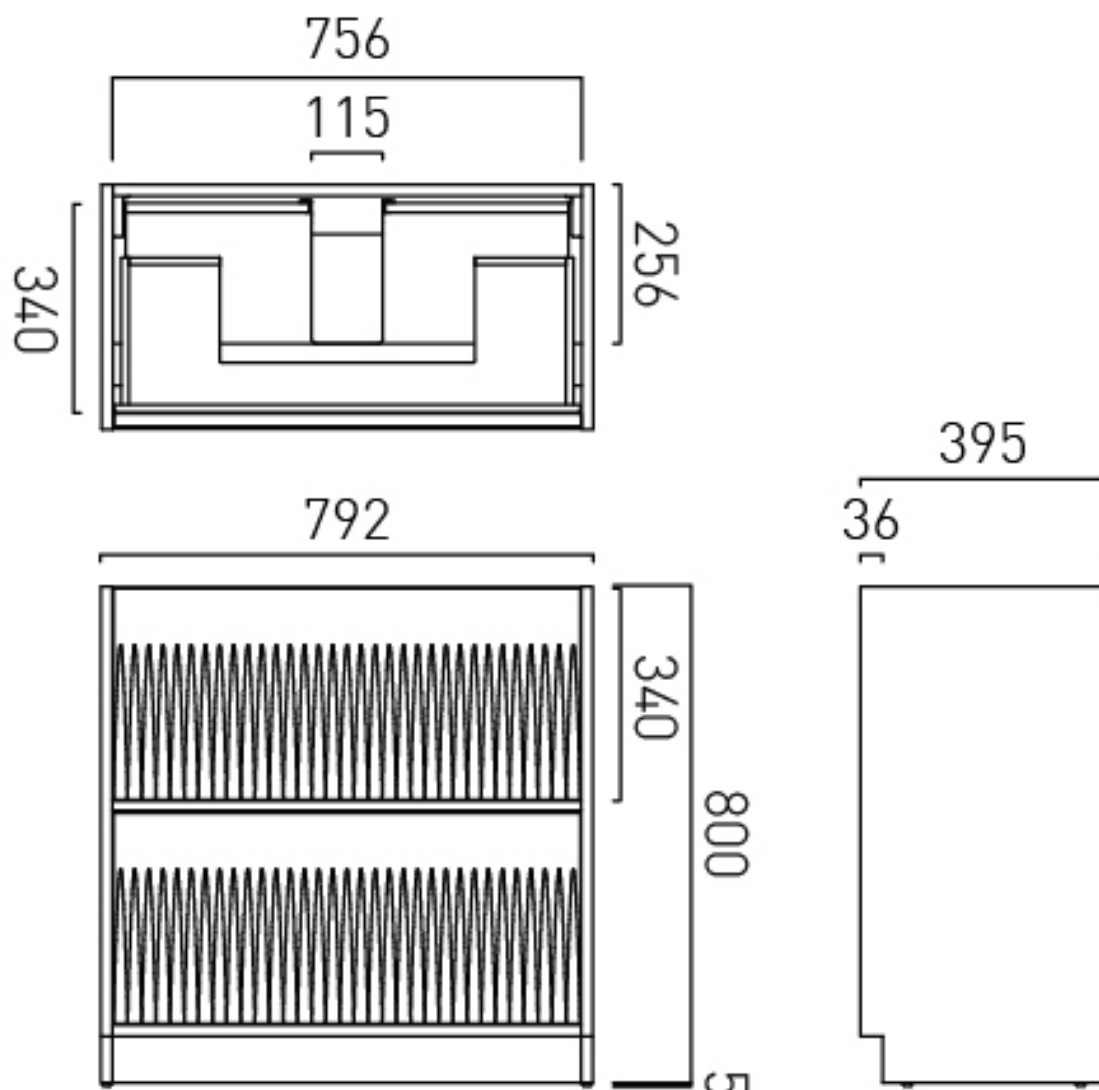

TECHNICAL DRAWING

COLLECTION: SAFARI

PRODUCT CODE: SAF-F800FM-F-CA

tel: 01934 744466
email: sales@vado.com
www.vado.com

WHERE INSPIRATION FLOWS
TAPS | SHOWERS | FURNITURE